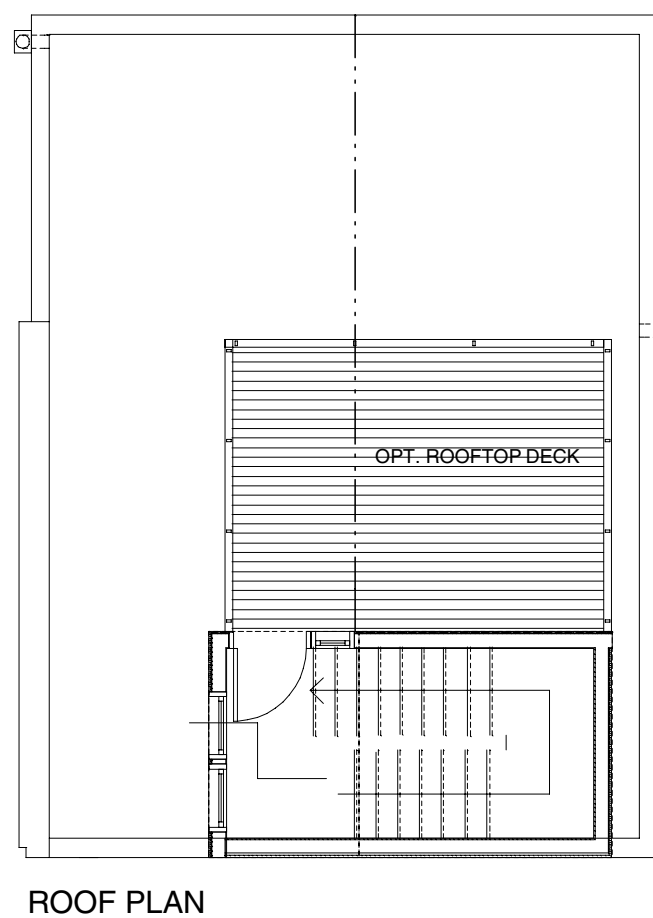

STATION NORTH Townhomes

The Dearborn

MHBR#4516

Details and dimensions on these floorplans are approximate and subject to change. Illustrations are artist's concept and may vary in detail from plans and specifications. This brochure is for illustrative purposes only and is not part of a legal contract. Please see sales agent for additional information.